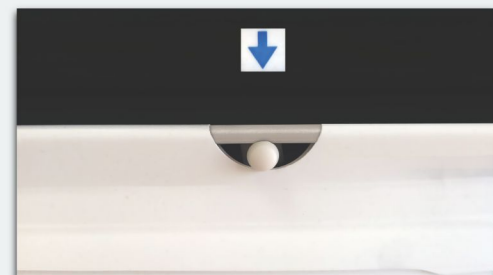

16:9 (1.777) HDTV Aspect Ratio*

Model	Viewing Diagonal	Viewing Area (W x H)	Total Width x Height
TF169092	92"	80.2" x 45.1"	81" x 45.9"
TF169100	100"	87.1" x 49"	88" x 49.8"
TF169106	106"	92.4" x 52"	93.2" x 52.8"
TF169112	112"	97.6" x 54.9"	98.4" x 55.7"
TF169120	120"	104.6" x 58.8"	105.4" x 59.6"
TF169135	135"	117.7" x 66.2"	118.5" x 67"
TF169150	150"	130.7" x 73.5"	131.5" x 74.3"
TF169175	175"	152.5" x 85.8"	153.3" x 86.6"
TF169200	200"	174.3" x 98.1"	175.1" x 98.8"
TF169220	220"	191.8" x 107.9"	192.5" x 108.6"

Screen material is held perfectly flat with
Severtson Flex™ RTS

2.35:1 (2.35) CinemaScope/UltraWide Aspect Ratio*

Model	Viewing Diagonal	Viewing Area (W x H)	Total Width x Height
TF235113	113"	104" x 44.3"	104.8" x 45"
TF235127	127"	116.9" x 49.7"	117.7" x 50.5"
TF235141	141"	129.7" x 55.2"	130.5" x 56"
TF235165	165"	151.8" x 64.6"	152.6" x 65.4"
TF235189	189"	173.9" x 74"	174.7" x 74.8"