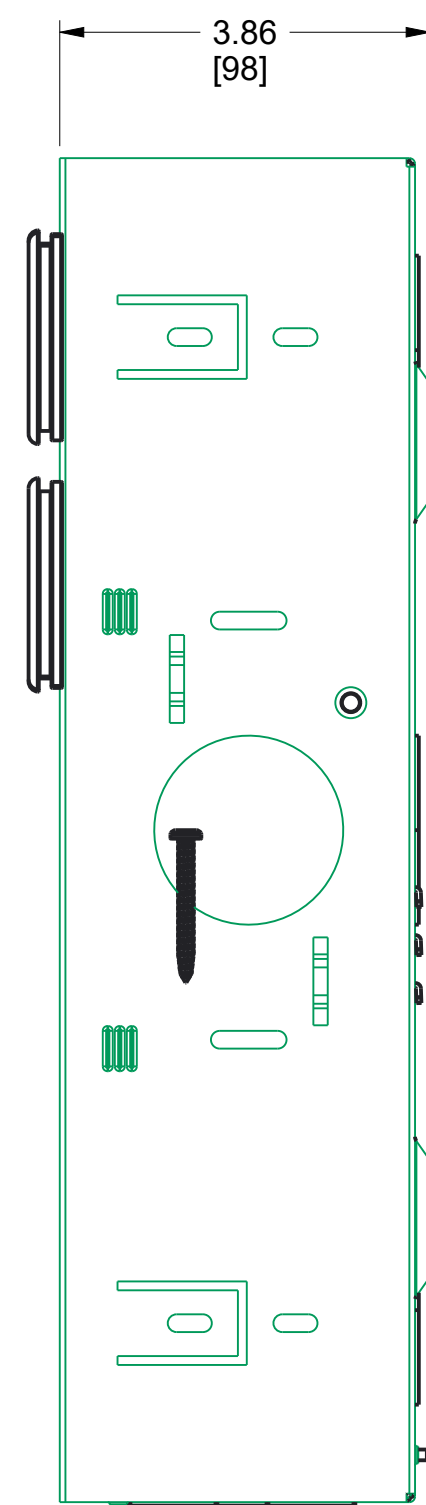

**WIREFATH ONE,14IN,TOP ASSY**

SCALE 0.500

SCALE 0.500

ITEM	PART NAME	TITLE	MASS (GRAMS)	QTY
1	M0028-001-001_14IN_CAN	VERSACAN,14IN		1
2	700-003	WASHER, FLAT, STEEL, .209ID X .393OD X .040T		4
3	M0017-007-001	GROUND FLAG	0.064	2
4	901-277	PAN HEAD PHILIPS,M5 X 0.8 X 8L,BLK		2
5	900-001	SCREW,FH PHILIPS,M3 X 5		4
6	M0028-029-001	WATTBOX PANEL,WHITE		1
7	M0031-001-001	SHELF	214.135	2
8	M0028-031-001	GROMMET	8.945	8
9	92325A321	STEEL,ZINC PLATED,PAN HEAD PHILLIPS, 8-11 THREAD, 1-1/2" L	0.420	6

TITLE			
WIREPATH ONE CAN TOP ASSY			
DWG SIZE	DRAWING NO.	REL	REV
D	M0028-000_TDWG	REL	X13
SCALE		SHEET 2 OF 5	
0.500			