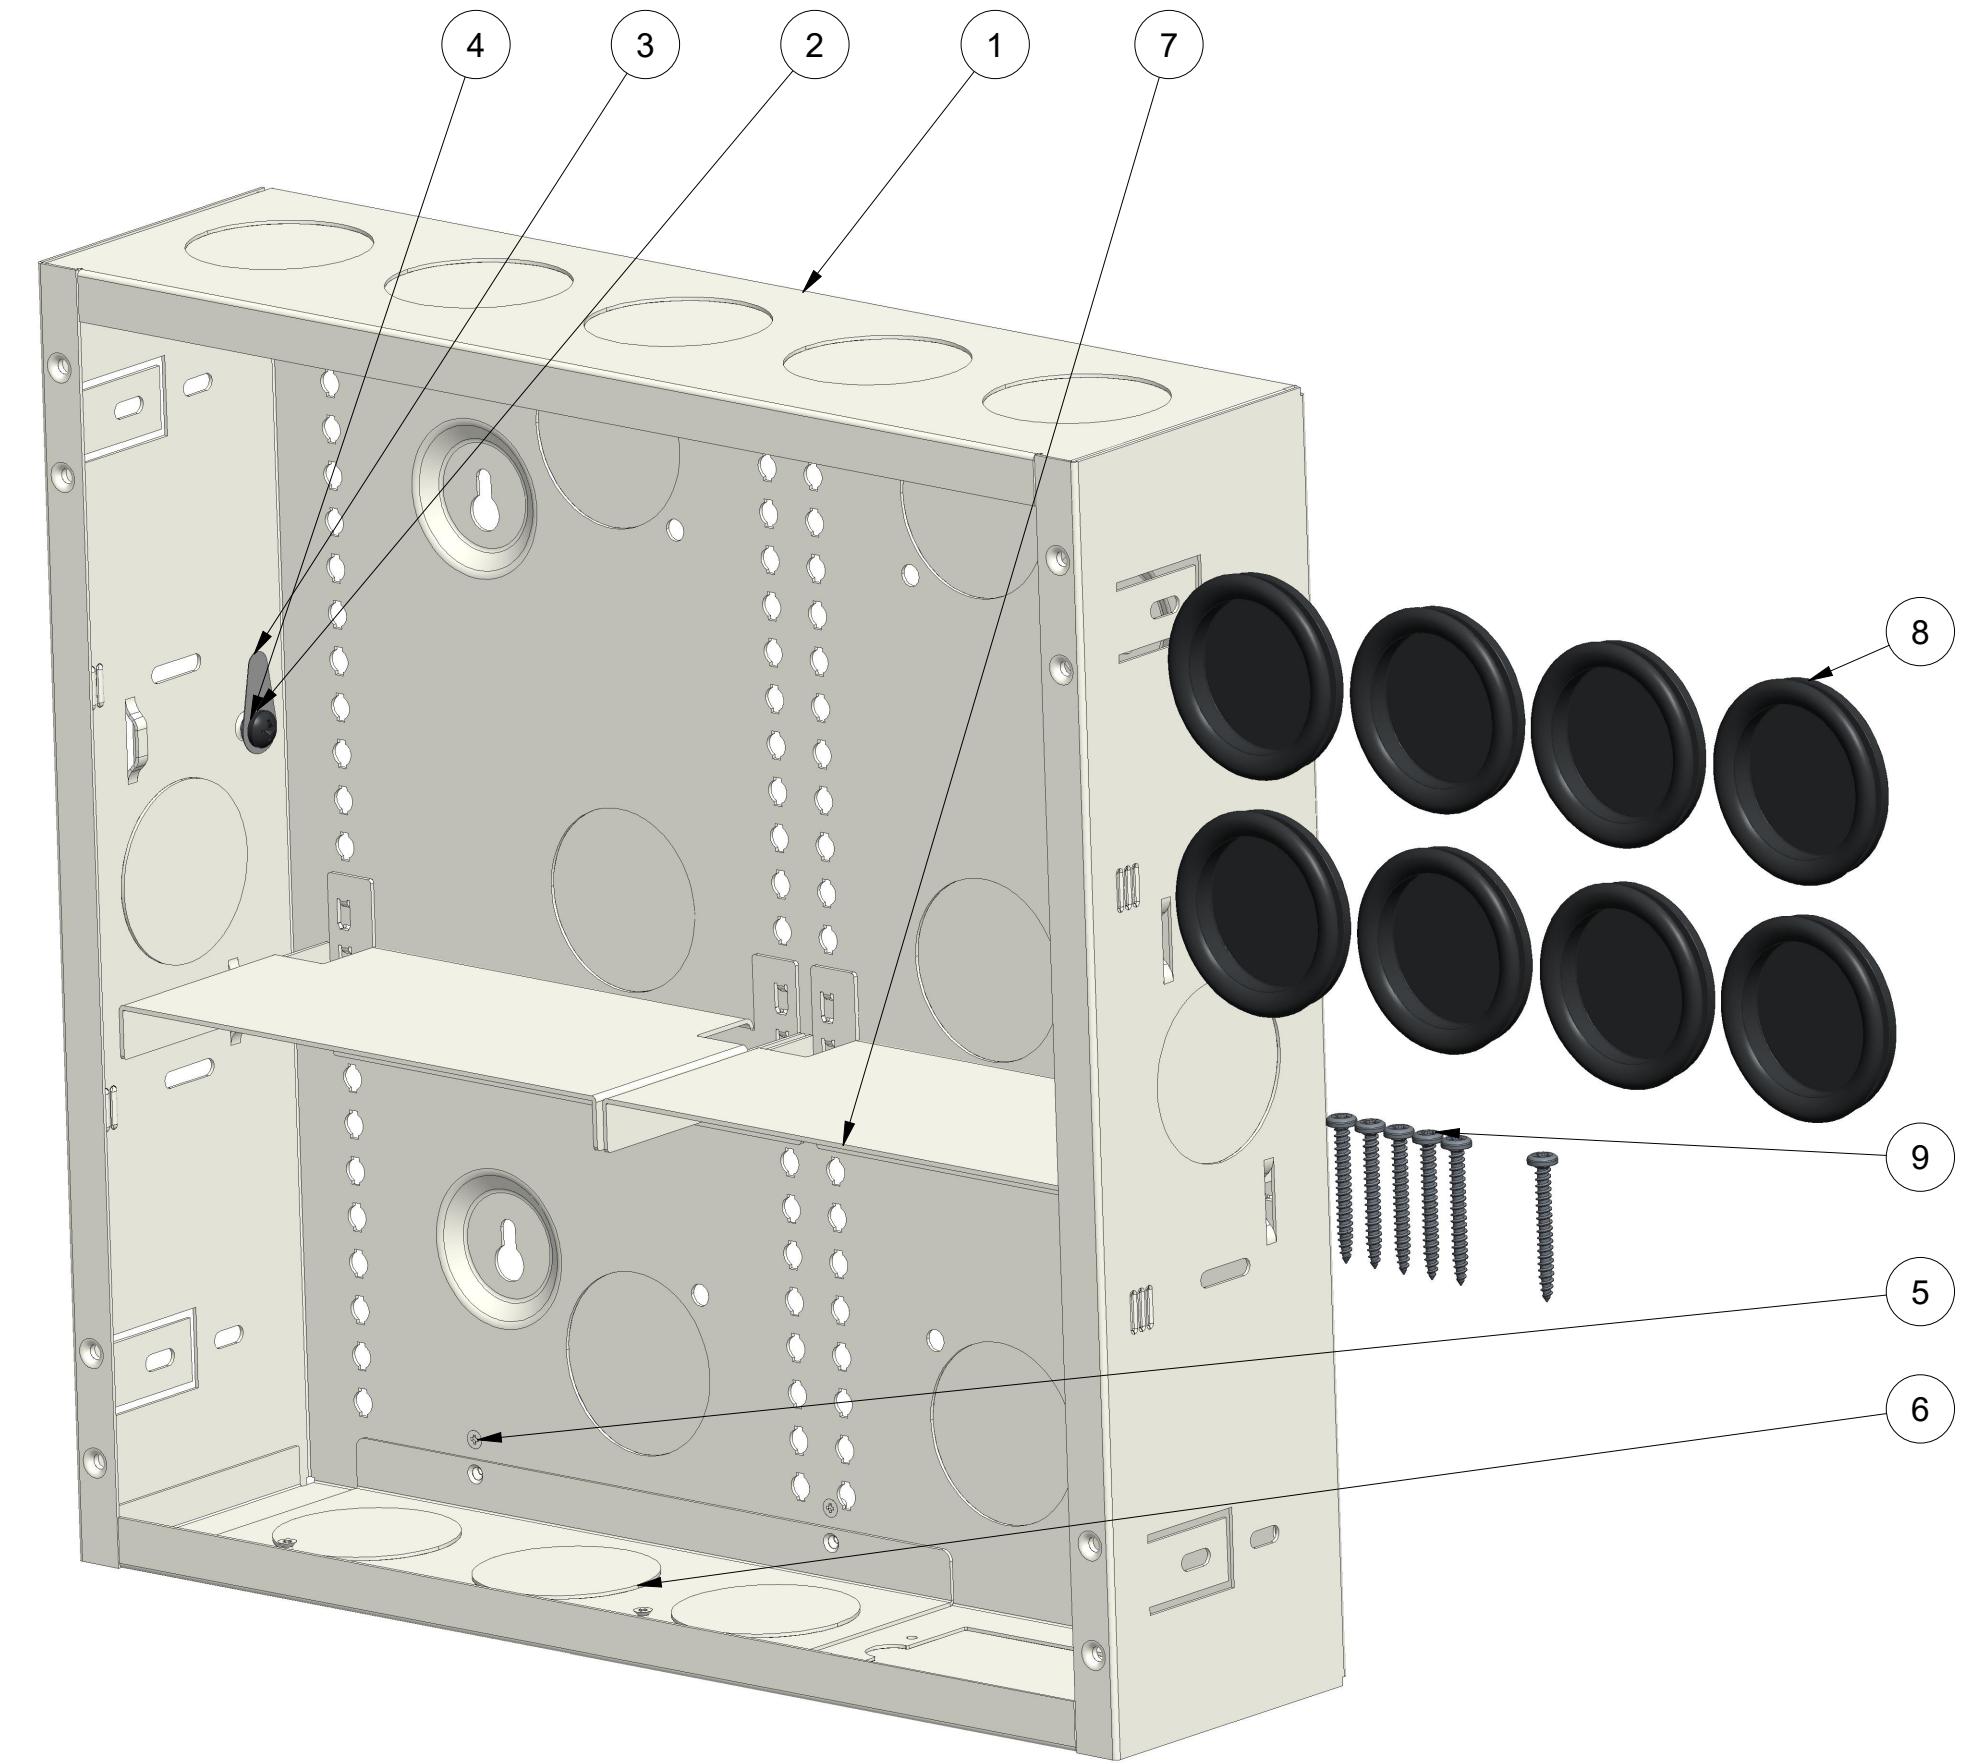

**WIREFATH ONE,14IN,TOP ASSY**

SCALE 0.500

SCALE 0.500

ITEM	PART NAME	TITLE	MASS (GRAMS)	QTY
1	M0028-001-001_14IN_CAN	VERSACAN,14IN		1
2	700-003	WASHER, FLAT, STEEL, .209ID X .393OD X .040T		4
3	M0017-007-001	GROUND FLAG	0.064	2
4	901-277	PAN HEAD PHILIPS,M5 X 0.8 X 8L,BLK		2
5	900-001	SCREW,FH PHILIPS,M3 X 5		4
6	M0028-029-001	WATTBOX PANEL,WHITE		1
7	M0031-001-001	SHELF	214.135	2
8	M0028-031-001	GROMMET	8.945	8
9	92325A321	STEEL,ZINC PLATED,PAN HEAD PHILLIPS, 8-11 THREAD, 1-1/2" L	0.420	6

TITLE			
WIREPATH ONE CAN TOP ASSY			
DWG SIZE	DRAWING NO.	REL	REV
D	M0028-000_TDWG	REL	X13
SCALE		SHEET 2 OF 5	
0.500			