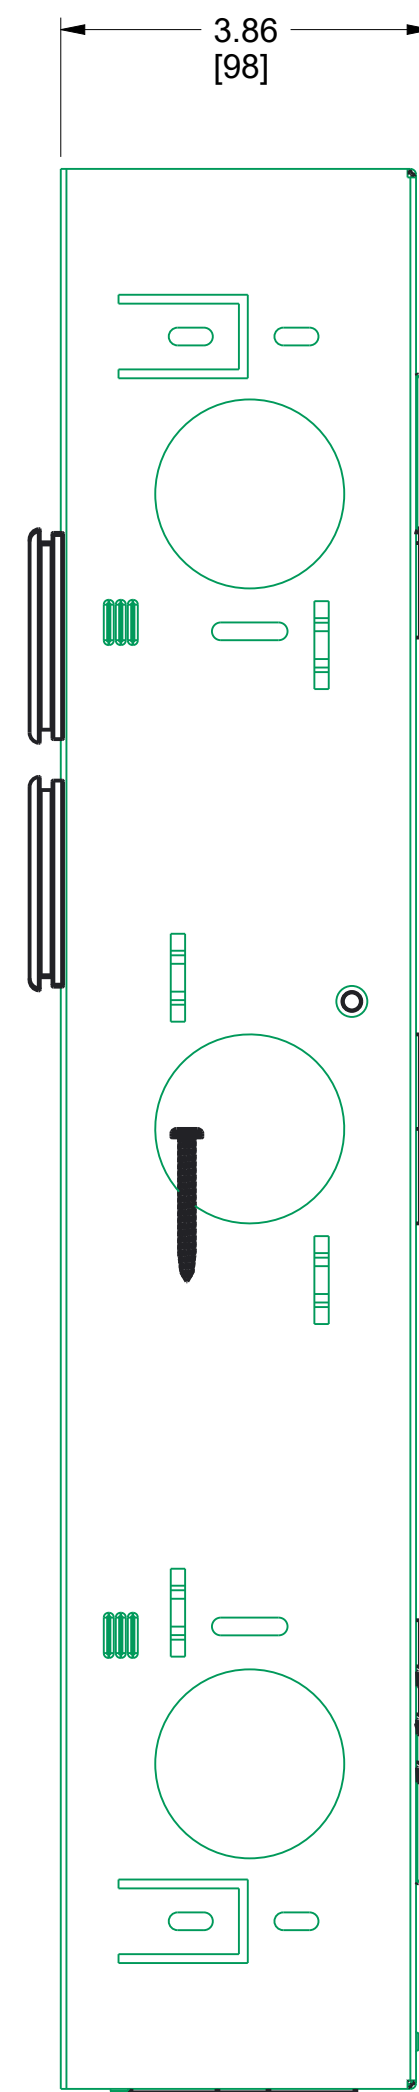

WIREFATH ONE,20IN, TOP ASSY

SCALE 0.500

SCALE 0.500

ITEM	PART NAME	TITLE	MASS (GRAMS)	QTY
1	M0028-001-001_20IN_CAN	VERSACAN,20IN		1
2	700-003	WASHER, FLAT, STEEL, .209ID X .393OD X .040T		4
3	M0017-007-001	GROUND FLAG	0.064	2
4	901-277	PAN HEAD PHILIPS,M5 X 0.8 X 8L,BLK		2
5	M0028-033-001	PLATFORM STANDOFF	14.531	4
6	900-001	SCREW,FH PHILIPS,M3 X 5		4
7	M0028-029-001	WATTBOX PANEL, WHITE		1
8	M0031-001-001	SHELF	214.135	2
9	M0028-031-001	GROMMET	8.945	8
10	M0028-032-WHT	PLATFORM ASSEMBLY,WHITE		1
11	92325A321	STEEL,ZINC PLATED,PAN HEAD PHILLIPS, 8-11 THREAD, 1-1/2" L	0.420	6

TITLE			
WIREPATH ONE,14IN, TOP ASSY			
DWG SIZE	D	DRAWING NO.	REL
SCALE	0.200	M0028-000_TDWG	REL X13

SHEET 3 OF 5