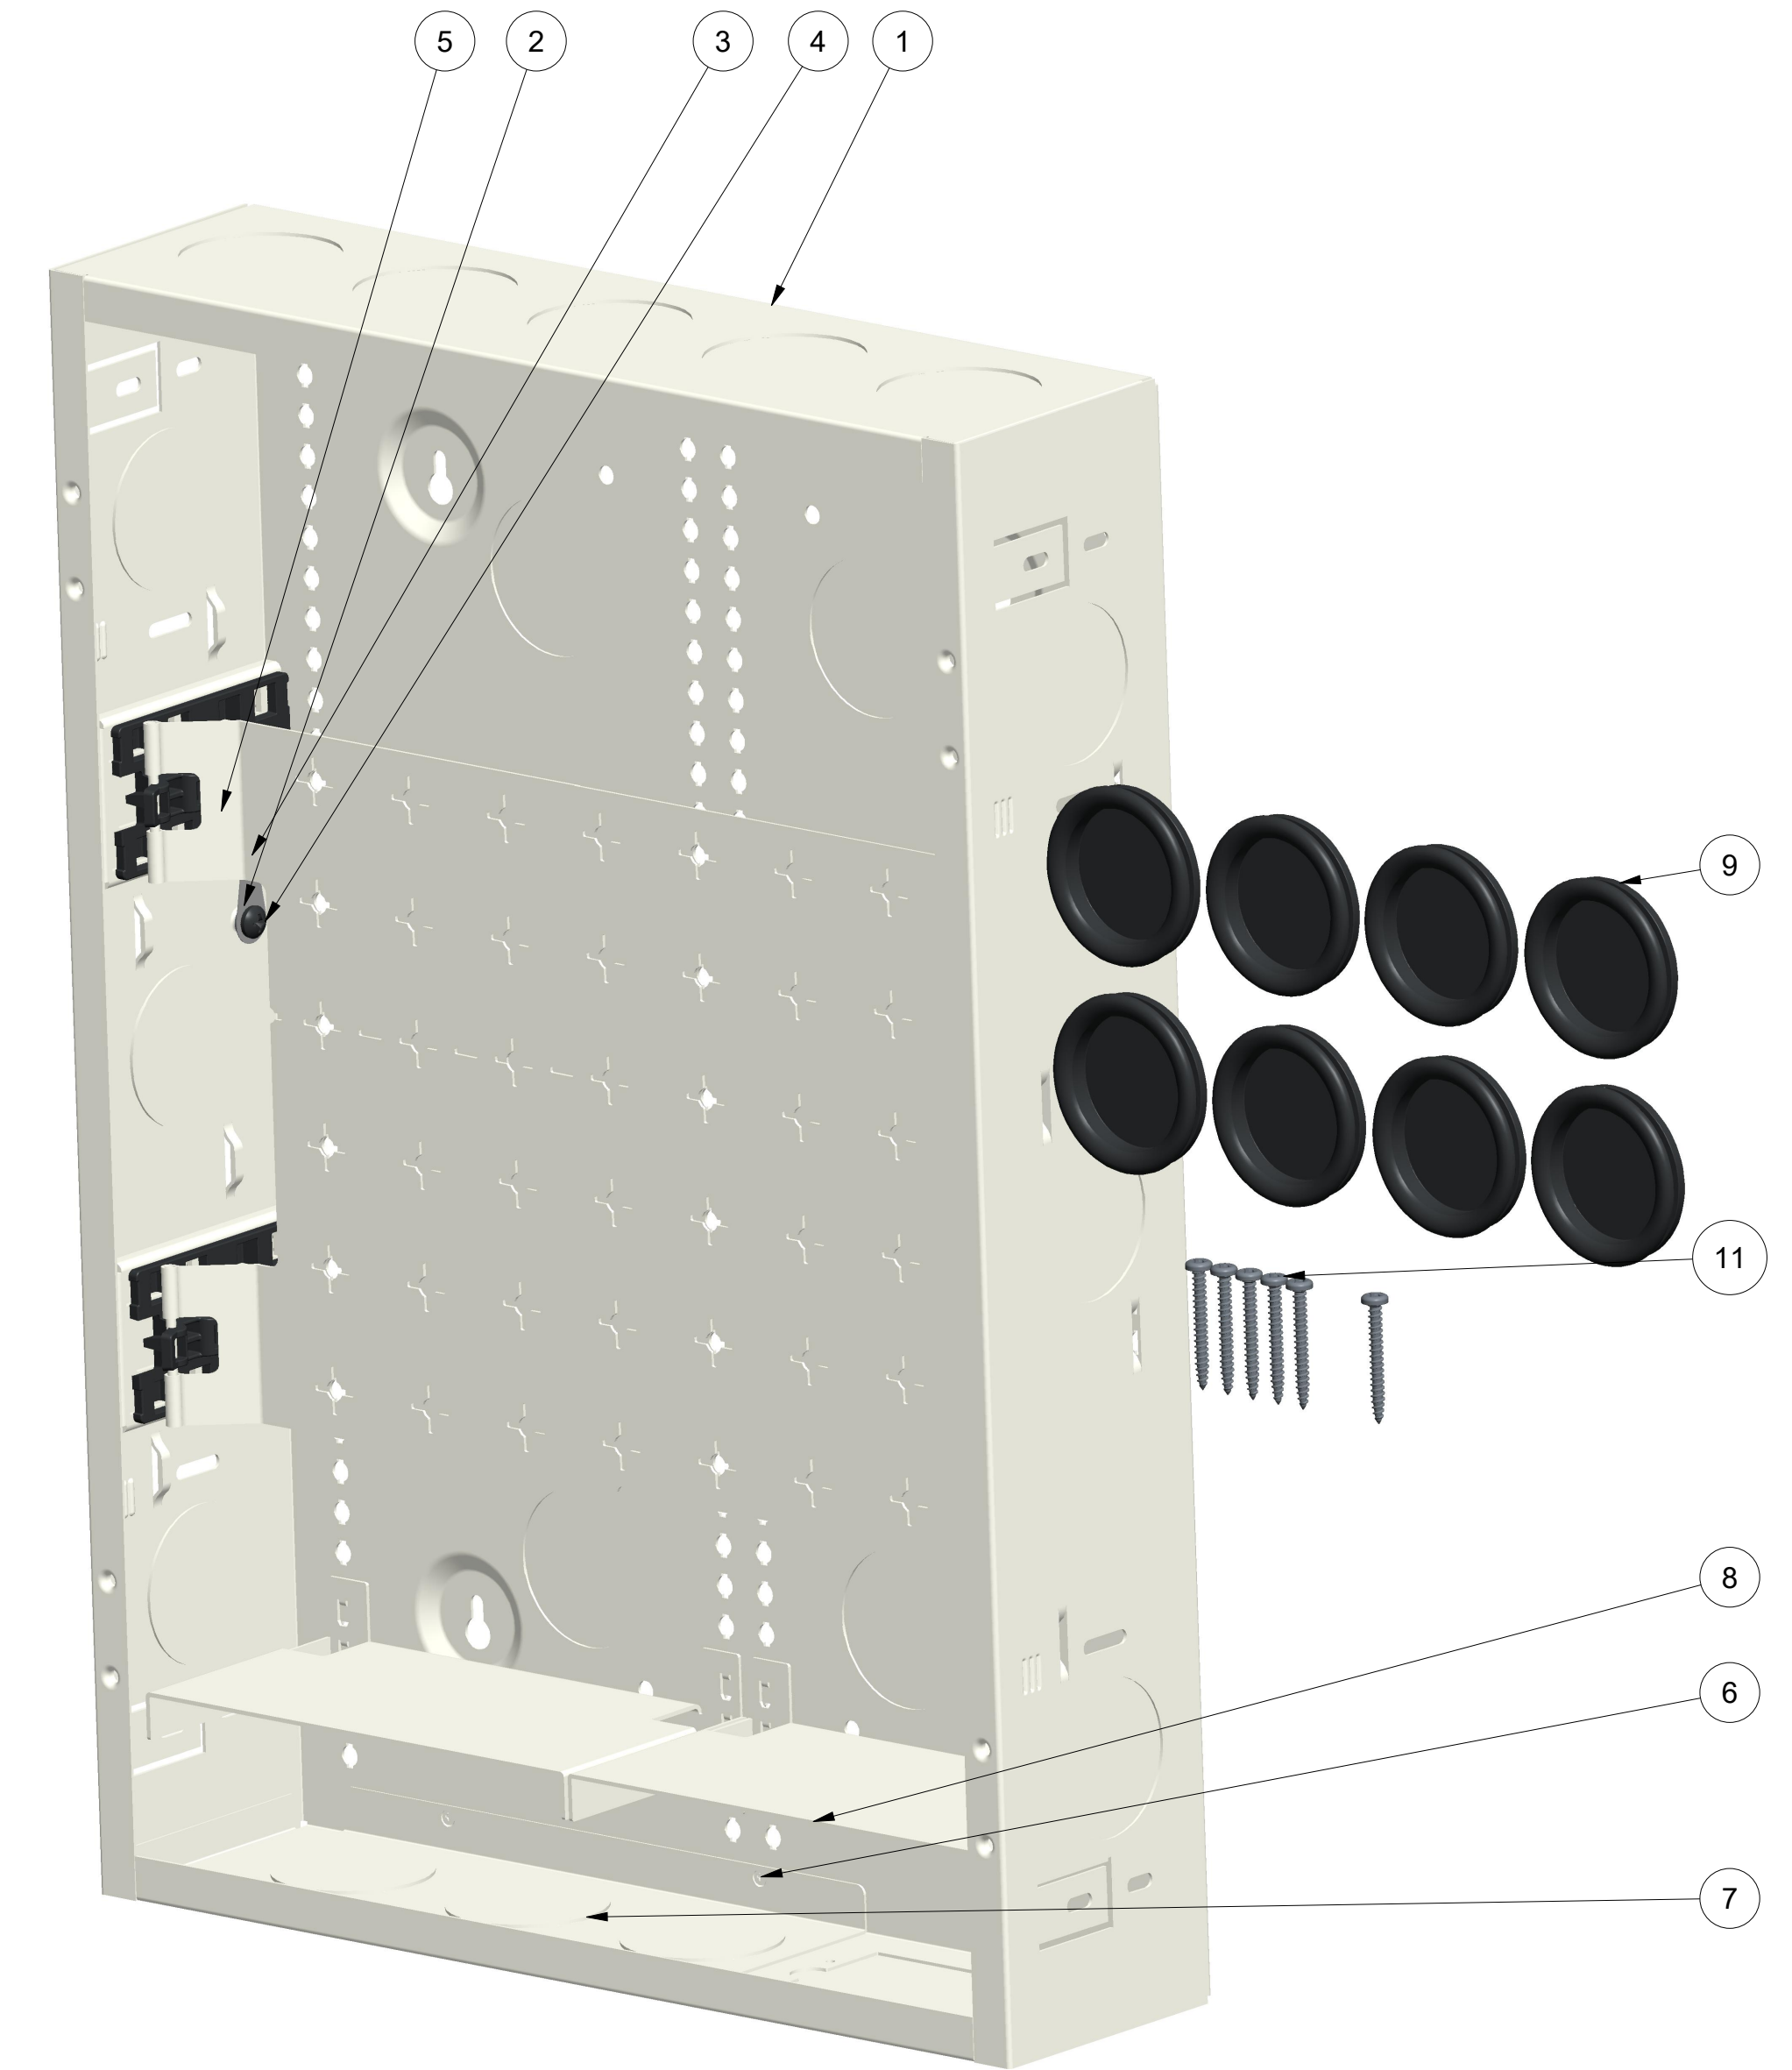

WIREFATH ONE,20IN, TOP ASSY

SCALE 0.500

SCALE 0.500

ITEM	PART NAME	TITLE	MASS (GRAMS)	QTY
1	M0028-001-001_20IN_CAN	VERSACAN,20IN		1
2	700-003	WASHER, FLAT, STEEL, .209ID X .393OD X .040T		4
3	M0017-007-001	GROUND FLAG	0.064	2
4	901-277	PAN HEAD PHILIPS,M5 X 0.8 X 8L,BLK		2
5	M0028-033-001	PLATFORM STANDOFF	14.531	4
6	900-001	SCREW,FH PHILIPS,M3 X 5		4
7	M0028-029-001	WATTBOX PANEL, WHITE		1
8	M0031-001-001	SHELF	214.135	2
9	M0028-031-001	GROMMET	8.945	8
10	M0028-032-WHT	PLATFORM ASSEMBLY,WHITE		1
11	92325A321	STEEL,ZINC PLATED,PAN HEAD PHILLIPS, 8-11 THREAD, 1-1/2" L	0.420	6

TITLE			
WIREPATH ONE,14IN, TOP ASSY			
DWG SIZE	D	DRAWING NO.	REL
SCALE	0.200	M0028-000_TDWG	REL X13

SHEET 3 OF 5