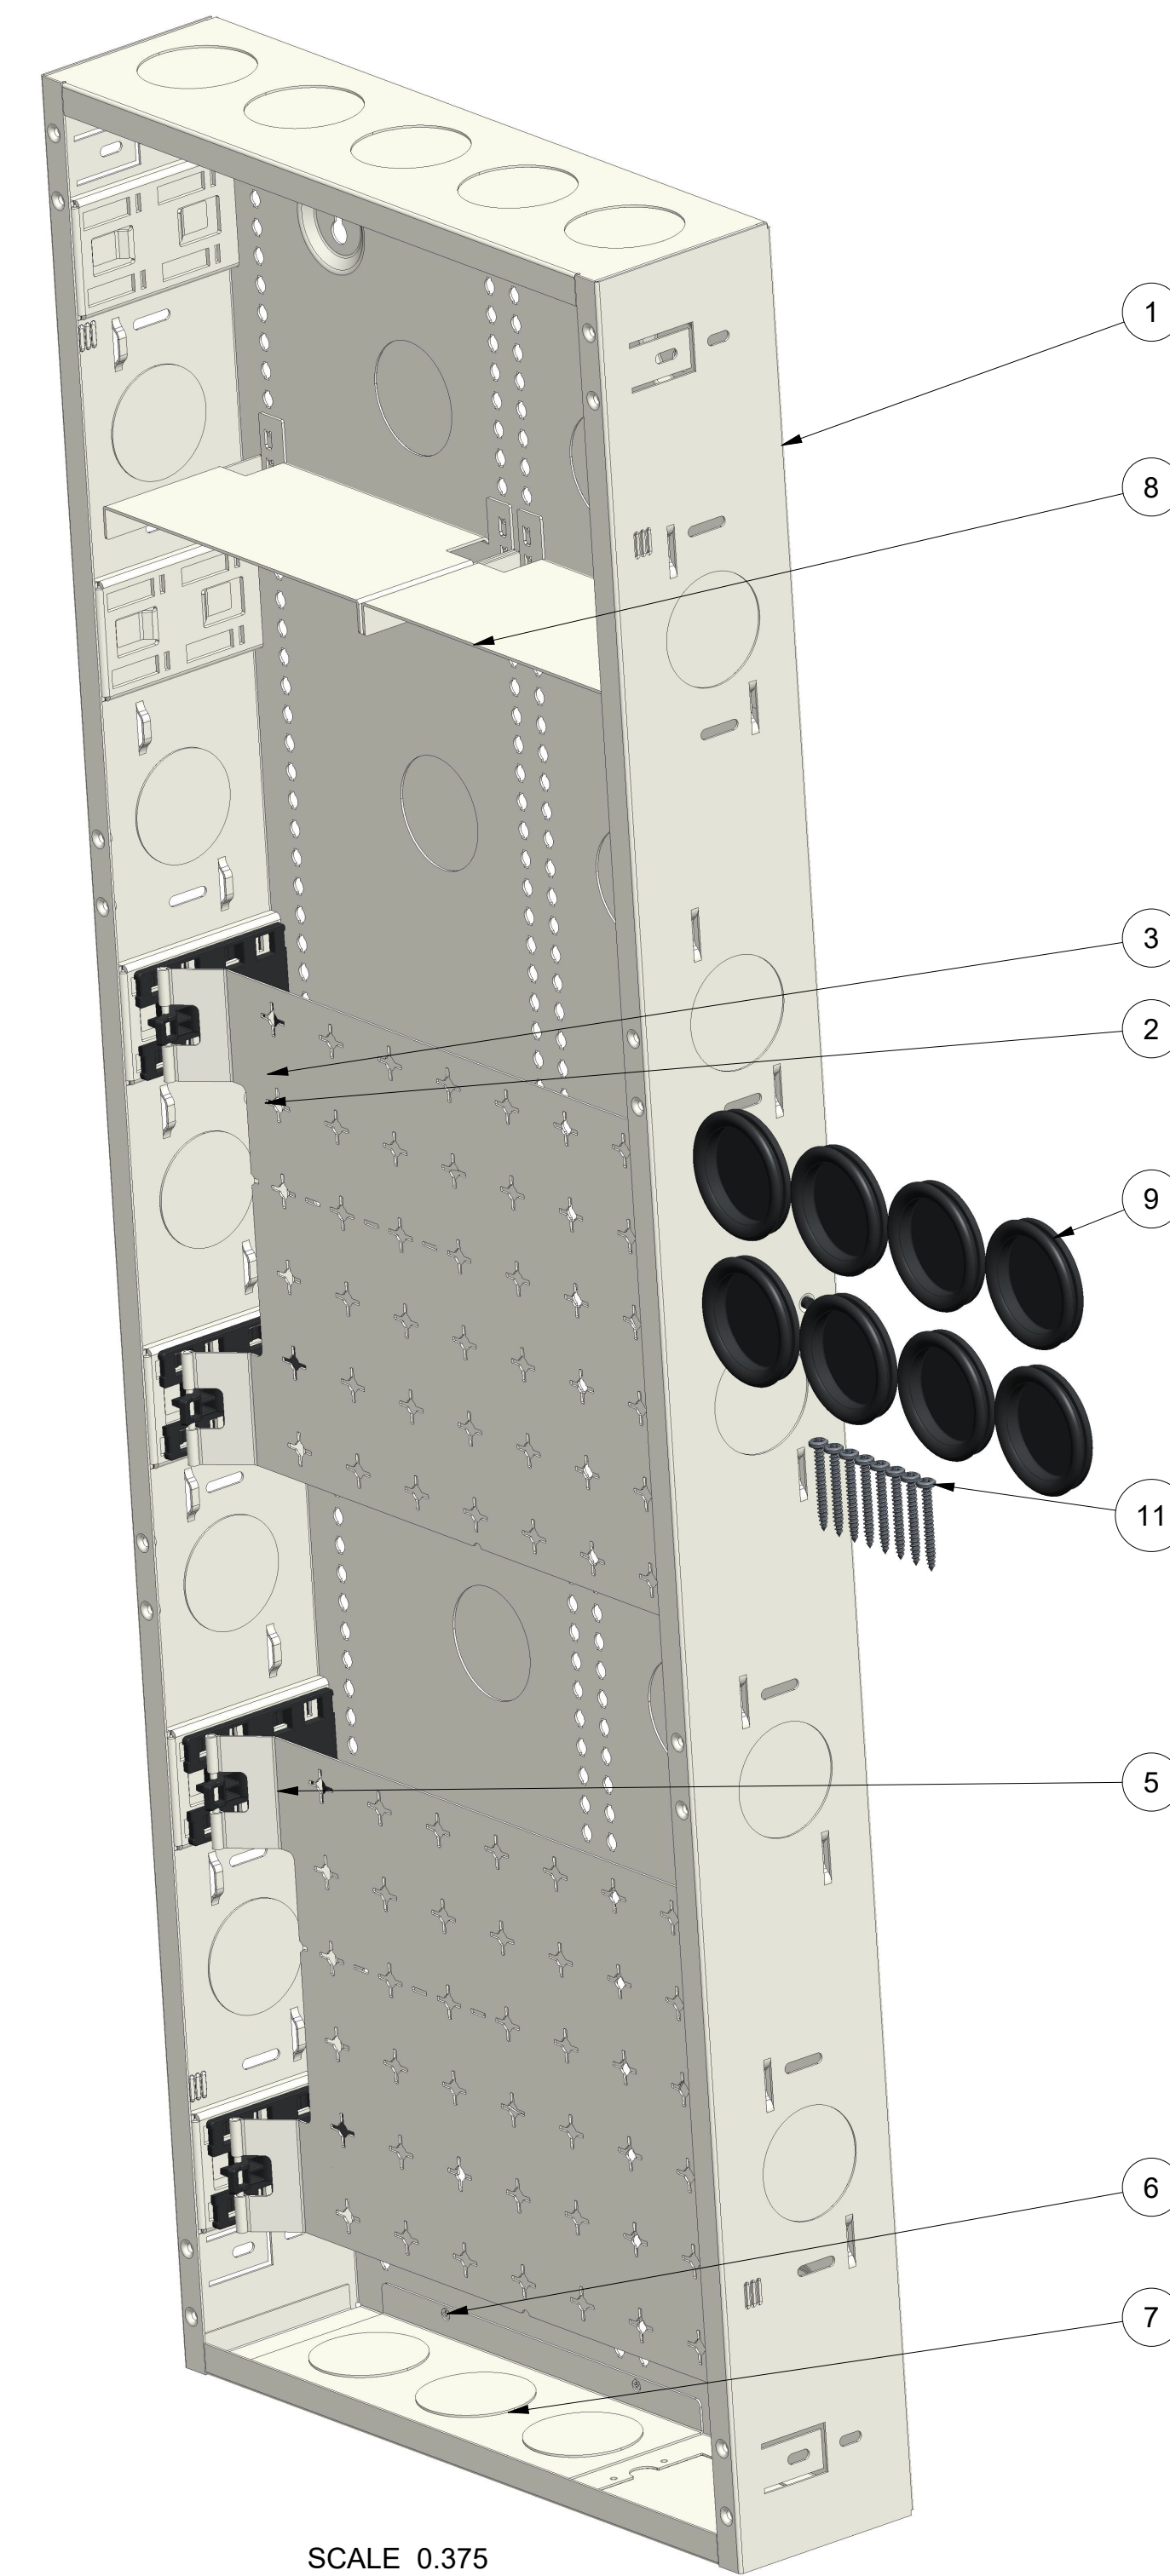

**WIREFATH ONE,40IN, TOP ASSY**

SCALE 0.375

SCALE 0.375

ITEM	PART NAME	TITLE	MASS (GRAMS)	QTY
1	M0028-001-001_40IN_CAN	VERSACAN,40IN		1
2	700-003	WASHER, FLAT, STEEL, .209ID X .393OD X .040T		4
3	M0017-007-001	GROUND FLAG	0.064	2
4	901-277	PAN HEAD PHILIPS,M5 X 0.8 X 8L,BLK		2
5	M0028-033-001	PLATFORM STANDOFF	14.531	8
6	900-001	SCREW,FH PHILIPS,M3 X 5		4
7	M0028-029-001	WATTBOX PANEL,WHITE		1
8	M0031-001-001	SHELF	214.135	2
9	M0028-031-001	GROMMET	8.945	8
10	M0028-032-WHT	PLATFORM ASSEMBLY,WHITE		2
11	92325A321	STEEL,ZINC PLATED,PAN HEAD PHILLIPS, 8-11 THREAD, 1-1/2" L	0.420	8

TITLE			
WIREPATH ONE CAN TOP ASSY			
DWG SIZE	DRAWING NO.	REL	REV
D	M0028-000_TDWG	REL	X13
SCALE		SHEET 5 OF 5	
0.125			