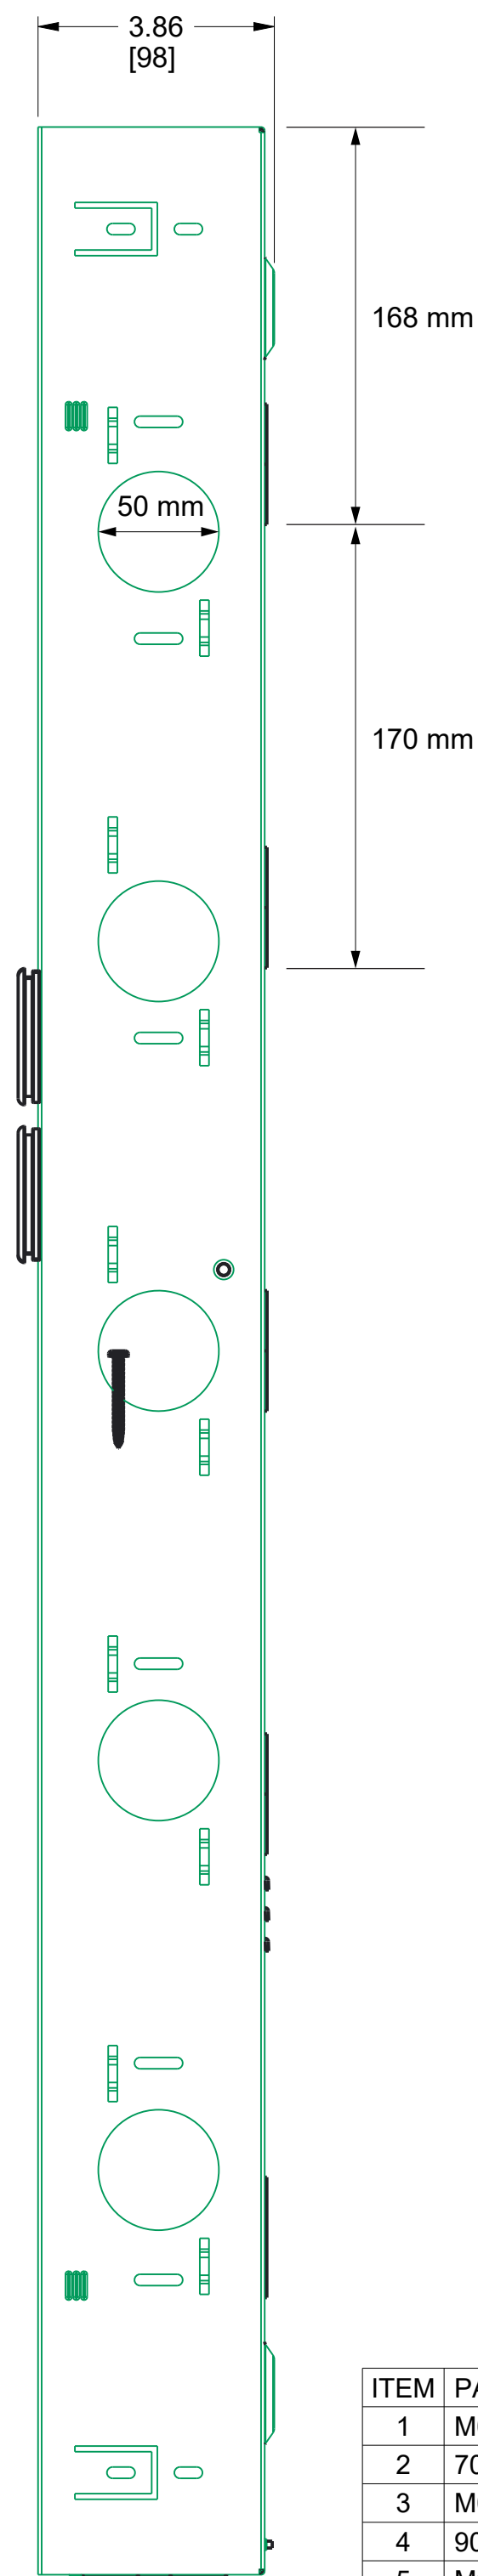

**WIREFATH ONE,40IN, TOP ASSY**

SCALE 0.375

SCALE 0.375

ITEM	PART NAME	TITLE	MASS (GRAMS)	QTY
1	M0028-001-001_40IN_CAN	VERSACAN,40IN		1
2	700-003	WASHER, FLAT, STEEL, .209ID X .393OD X .040T		4
3	M0017-007-001	GROUND FLAG	0.064	2
4	901-277	PAN HEAD PHILIPS,M5 X 0.8 X 8L,BLK		2
5	M0028-033-001	PLATFORM STANDOFF	14.531	8
6	900-001	SCREW,FH PHILIPS,M3 X 5		4
7	M0028-029-001	WATTBOX PANEL,WHITE		1
8	M0031-001-001	SHELF	214.135	2
9	M0028-031-001	GROMMET	8.945	8
10	M0028-032-WHT	PLATFORM ASSEMBLY,WHITE		2
11	92325A321	STEEL,ZINC PLATED,PAN HEAD PHILLIPS, 8-11 THREAD, 1-1/2" L	0.420	8

TITLE			
WIREPATH ONE CAN TOP ASSY			
DWG SIZE	DRAWING NO.	REL	REV
D	M0028-000_TDWG	REL	X13
SCALE		SHEET 5 OF 5	
0.125			