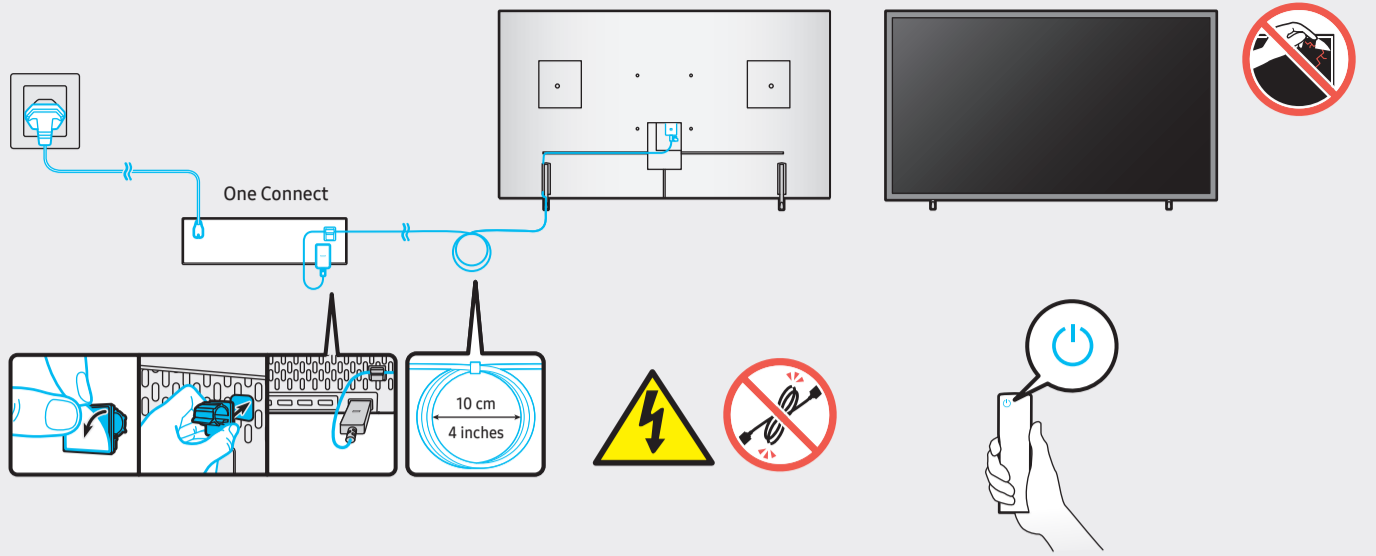

6

7

	A	B	C	D	E	F	G	H	I
75LS03B	66.2 inches (1682.3 mm) (168.23 cm)	37.8 inches (960.4 mm) (96.04 cm)	1.1 inches (26.9 mm) (2.69 cm)	39.3 inches (998.5 mm) (99.85 cm)	40.3 inches (1023.5 mm) (102.35 cm)	12.4 inches (315.8 mm) (31.58 cm)	74.5 inches (189 cm)	77.8 lbs (35.3 kg)	79.1 lbs (35.9 kg)
85LS03B	75.0 inches (1904.3 mm) (190.43 cm)	42.7 inches (1085.3 mm) (108.53 cm)	1.1 inches (26.9 mm) (2.69 cm)	44.2 inches (1122.4 mm) (112.24 cm)	45.2 inches (1147.4 mm) (114.74 cm)	13.7 inches (347.9 mm) (34.79 cm)	84.5 inches (214 cm)	98.1 lbs (44.5 kg)	100.1 lbs (45.4 kg)

	VESA A x B (mm)	C (mm)	D x 4
75LS03B	400 x 400	10-12	M8
85LS03B	600 x 400		

SAMSUNG

QUICK SETUP GUIDE  
 GUIDE D'INSTALLATION RAPIDE  
 GUÍA RÁPIDA DE CONFIGURACIÓN  
 GUIA RÁPIDO DE INSTALAÇÃO  
 KURZANLEITUNG ZUR KONFIGURATION  
 GUIDA DI INSTALLAZIONE RAPIDA