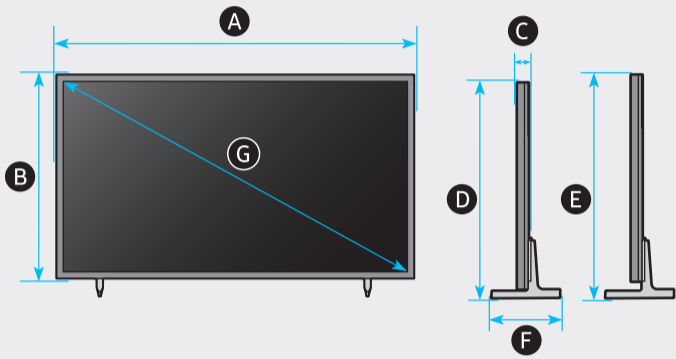

6

7

	A	B	C	D	E	F	G	H	I
75LS03B	66.2 inches (1682.3 mm) (168.23 cm)	37.8 inches (960.4 mm) (96.04 cm)	1.1 inches (26.9 mm) (2.69 cm)	39.3 inches (998.5 mm) (99.85 cm)	40.3 inches (1023.5 mm) (102.35 cm)	12.4 inches (315.8 mm) (31.58 cm)	74.5 inches (189 cm)	77.8 lbs (35.3 kg)	79.1 lbs (35.9 kg)
85LS03B	75.0 inches (1904.3 mm) (190.43 cm)	42.7 inches (1085.3 mm) (108.53 cm)	1.1 inches (26.9 mm) (2.69 cm)	44.2 inches (1122.4 mm) (112.24 cm)	45.2 inches (1147.4 mm) (114.74 cm)	13.7 inches (347.9 mm) (34.79 cm)	84.5 inches (214 cm)	98.1 lbs (44.5 kg)	100.1 lbs (45.4 kg)

	VESA A x B (mm)	C (mm)	D x 4
75LS03B	400 x 400	10-12	M8
85LS03B	600 x 400		

SAMSUNG

QUICK SETUP GUIDE  
 GUIDE D'INSTALLATION RAPIDE  
 GUÍA RÁPIDA DE CONFIGURACIÓN  
 GUIA RÁPIDO DE INSTALAÇÃO  
 KURZANLEITUNG ZUR KONFIGURATION  
 GUIDA DI INSTALLAZIONE RAPIDA