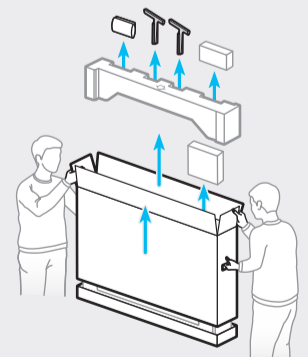

6

7

	A	B	C	D	E	F	G	H	I
75LS03B	66.2 inches (1682.3 mm) (168.23 cm)	37.8 inches (960.4 mm) (96.04 cm)	1.1 inches (26.9 mm) (2.69 cm)	39.3 inches (998.5 mm) (99.85 cm)	40.3 inches (1023.5 mm) (102.35 cm)	12.4 inches (315.8 mm) (31.58 cm)	74.5 inches (189 cm)	77.8 lbs (35.3 kg)	79.1 lbs (35.9 kg)
85LS03B	75.0 inches (1904.3 mm) (190.43 cm)	42.7 inches (1085.3 mm) (108.53 cm)	1.1 inches (26.9 mm) (2.69 cm)	44.2 inches (1122.4 mm) (112.24 cm)	45.2 inches (1147.4 mm) (114.74 cm)	13.7 inches (347.9 mm) (34.79 cm)	84.5 inches (214 cm)	98.1 lbs (44.5 kg)	100.1 lbs (45.4 kg)

	VESA A x B (mm)	C (mm)	D x 4
75LS03B	400 x 400	10-12	M8
85LS03B	600 x 400		

SAMSUNG

QUICK SETUP GUIDE
GUIDE D'INSTALLATION RAPIDE
GUÍA RÁPIDA DE CONFIGURACIÓN
GUIA RÁPIDO DE INSTALAÇÃO
KURZANLEITUNG ZUR KONFIGURATION
GUIDA DI INSTALLAZIONE RAPIDA

BN68-13846C-01

75"

85"