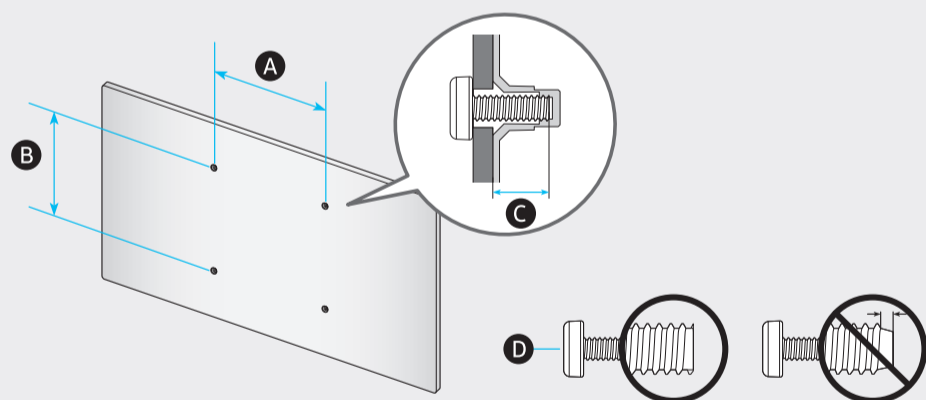

6

7

	A	B	C	D	E	F	G	H	I
75LS03B	66.2 inches (1682.3 mm) (168.23 cm)	37.8 inches (960.4 mm) (96.04 cm)	1.1 inches (26.9 mm) (2.69 cm)	39.3 inches (998.5 mm) (99.85 cm)	40.3 inches (1023.5 mm) (102.35 cm)	12.4 inches (315.8 mm) (31.58 cm)	74.5 inches (189 cm)	77.8 lbs (35.3 kg)	79.1 lbs (35.9 kg)
85LS03B	75.0 inches (1904.3 mm) (190.43 cm)	42.7 inches (1085.3 mm) (108.53 cm)	1.1 inches (26.9 mm) (2.69 cm)	44.2 inches (1122.4 mm) (112.24 cm)	45.2 inches (1147.4 mm) (114.74 cm)	13.7 inches (347.9 mm) (34.79 cm)	84.5 inches (214 cm)	98.1 lbs (44.5 kg)	100.1 lbs (45.4 kg)

	VESA A x B (mm)	C (mm)	D x 4
75LS03B	400 x 400	10-12	M8
85LS03B	600 x 400		

SAMSUNG

QUICK SETUP GUIDE  
 GUIDE D'INSTALLATION RAPIDE  
 GUÍA RÁPIDA DE CONFIGURACIÓN  
 GUIA RÁPIDO DE INSTALAÇÃO  
 KURZANLEITUNG ZUR KONFIGURATION  
 GUIDA DI INSTALLAZIONE RAPIDA