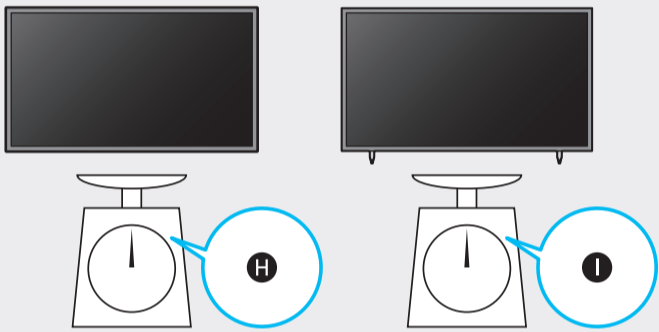

6

7

	A	B	C	D	E	F	G	H	I
75LS03B	66.2 inches (1682.3 mm) (168.23 cm)	37.8 inches (960.4 mm) (96.04 cm)	1.1 inches (26.9 mm) (2.69 cm)	39.3 inches (998.5 mm) (99.85 cm)	40.3 inches (1023.5 mm) (102.35 cm)	12.4 inches (315.8 mm) (31.58 cm)	74.5 inches (189 cm)	77.8 lbs (35.3 kg)	79.1 lbs (35.9 kg)
85LS03B	75.0 inches (1904.3 mm) (190.43 cm)	42.7 inches (1085.3 mm) (108.53 cm)	1.1 inches (26.9 mm) (2.69 cm)	44.2 inches (1122.4 mm) (112.24 cm)	45.2 inches (1147.4 mm) (114.74 cm)	13.7 inches (347.9 mm) (34.79 cm)	84.5 inches (214 cm)	98.1 lbs (44.5 kg)	100.1 lbs (45.4 kg)

	VESA A x B (mm)	C (mm)	D x 4
75LS03B	400 x 400	10-12	M8
85LS03B	600 x 400		

SAMSUNG

QUICK SETUP GUIDE  
 GUIDE D'INSTALLATION RAPIDE  
 GUÍA RÁPIDA DE CONFIGURACIÓN  
 GUIA RÁPIDO DE INSTALAÇÃO  
 KURZANLEITUNG ZUR KONFIGURATION  
 GUIDA DI INSTALLAZIONE RAPIDA