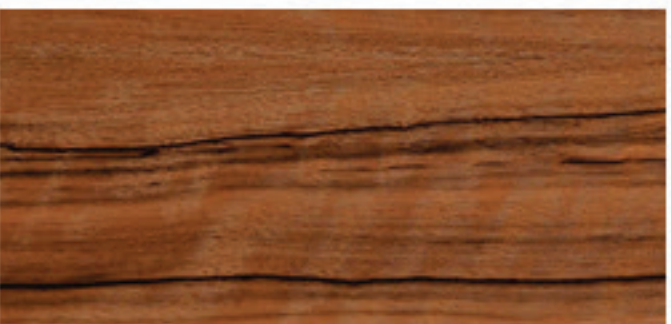

Paldao FIG QC